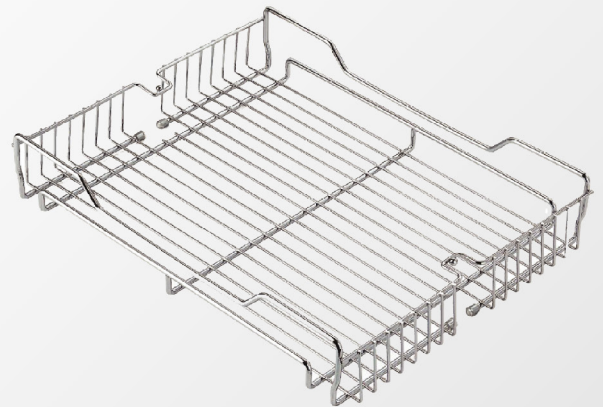

TWIN[®]

Furniture Hardware

Kitchenware Series

TALL UNIT PINTU SAMPING SWING

Type Kabinet	Ukuran	Lebar Kabinet (Dalam)
TMB 45006-450	L 414 x W 500 x H (1650 - 1950) mm	415 mm
TMB 60006-600	L 564 x W 500 x H (1650 - 1950) mm	565 mm

TALL UNIT 6 SUSUN RAK DEPAN

Type Kabinet	Ukuran	Lebar Kabinet (Dalam)
TMB 6031-300	W 250 x D 500 x H (1700-2000) mm	265 mm
TMB 6031-400	W 350 x D 500 x H (1750-2000) mm	365 mm

RAK PIRING STAINLESS MIRROR & BLACK

2. Drill the side-board of the cabinet then fix accessory "A", "B" one by one as the following drawings

3. Remarks

- a. Size "A" & "B" are based on high of cabinet. The following size are for your reference :
A=275 mm, B=300 mm (Both Size for your reference only)
- b. Depth of Ø 10 hole is 7-9 mm, please be careful that the side-board of cabinet not to be drilled through