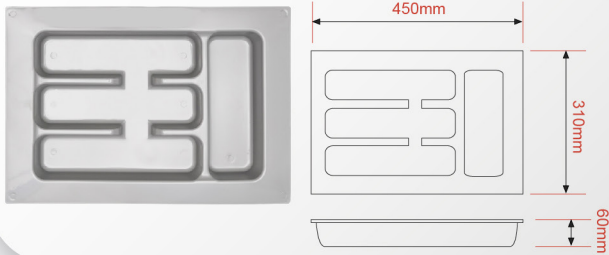

**RAK SENDOK
ABS C 35 - 45**

Warna : Abu-abu
Ukuran : 450 x 310 mm
Material : Plastik