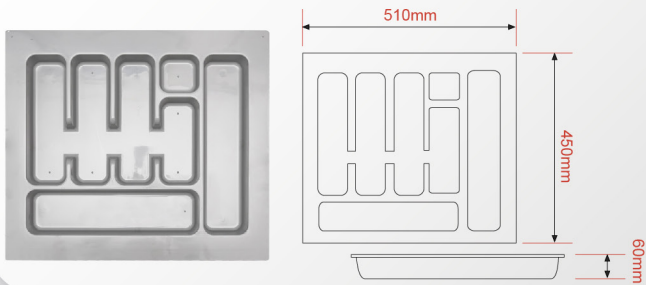

2. Drill the side-board of the cabinet then fix accessory "A", "B" one by one as the following drawings

3. Remarks

- a. Size "A" & "B" are based on high of cabinet. The following size are for your reference :
A=275 mm, B=300 mm (Both Size for your reference only)
- b. Depth of Ø 10 hole is 7-9 mm, please be careful that the side-board of cabinet not to be drilled through

**RAK SENDOK
ABS C 35 - 45**

Warna : Abu-abu
Ukuran : 450 x 310 mm
Material : Plastik

**RAK SENDOK
ABS C 45 - 45**

Warna : Abu-abu
Ukuran : 450 x 410 mm
Material : Plastik

**RAK SENDOK
ABS C 55 - 45**

Warna : Abu-abu
Ukuran : 510 x 450 mm
Material : Plastik