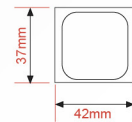

2. Drill the side-board of the cabinet then fix accessory "A", "B" one by one as the following drawings

3. Remarks

- a. Size "A" & "B" are based on high of cabinet. The following size are for your reference :
A=275 mm, B=300 mm (Both Size for your reference only)
- b. Depth of Ø 10 hole is 7-9 mm, please be careful that the side-board of cabinet not to be drilled through

RAK GANTUNG GLAS LINGKAR

Type	Ukuran
Lingkar	L 340 x W 306 x 55 mm

RAK GANTUNG GELAS

Type	Ukuran
1 Baris	L 350 x W 105 x 65 mm
2 Baris	L 350 x W 205 x 65 mm
3 Baris	L 350 x W 306 x 65 mm
4 Baris	L 350 x W 405 x 65 mm

**ZING 1 LUBANG
SAYAP**

Warna : Stainless Hairline
Ukuran : 77,5 x 37,5 cm
Material : Stainless Stell

**ZING 1 LUBANG
TANPA SAYAP**

Warna : Stainless Hairline
Ukuran : 42 x 37 cm
Material : Stainless Stell