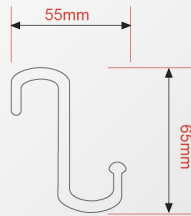

2. Drill the side-board of the cabinet then fix accessory "A", "B" one by one as the following drawings

3. Remarks

- a. Size "A" & "B" are based on high of cabinet. The following size are for your reference :
A=275 mm, B=300 mm (Both Size for your reference only)
- b. Depth of Ø 10 hole is 7-9 mm, please be careful that the side-board of cabinet not to be drilled through

ROTATE PLATE

Warna : Aluminium
 Ukuran : Ø 5", 8", 10", 12",
 14", 16", 18", 20"
 Material : Aluminium

**BRAKET PIPA KITCHEN
16mm TUTUP**

Warna : Mirror Chrome / Kilap
 Ukuran : 16 mm
 Material : Iron / Besi

**BRAKET PIPA KITCHEN
16mm TENGAH**

Warna : Mirror Chrome / Kilap
 Ukuran : 16 mm
 Material : Iron / Besi

S HOOK DOUBLE

Warna : Mirror Chrome / Kilap
Material : Iron / Besi

S HOOK

Warna : Mirror Chrome / Kilap
Material : Iron / Besi

**ZING 1 LUBANG
SAYAP**

Warna : Stainless Hairline
Ukuran : 77,5 x 37,5 cm
Material : Stainless Stell

**ZING 1 LUBANG
TANPA SAYAP**

Warna : Stainless Hairline
Ukuran : 42 x 37 cm
Material : Stainless Stell