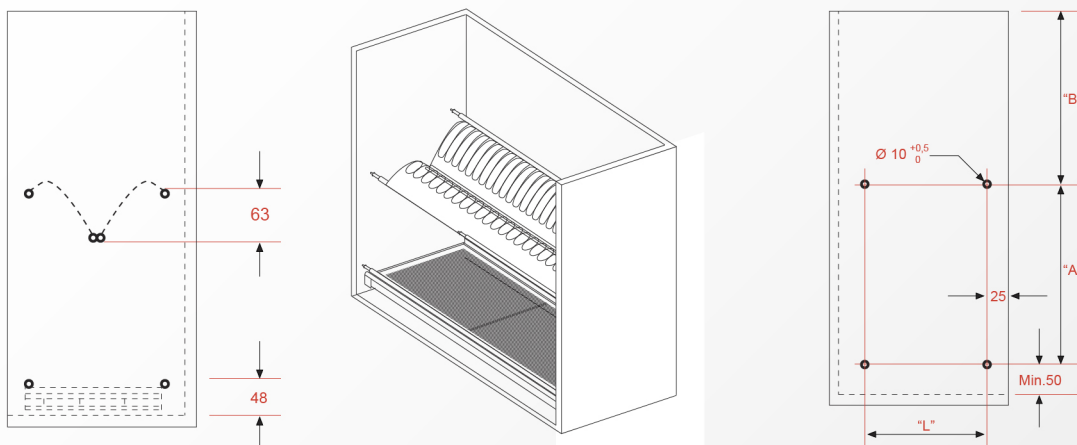

APPLICATION STEP

1. Choose a suitable cabinet according the specification of particular products (please refer to drawing 1)

ACCESSORIES

SPECIFICATION & CABINET WIDTH

Item No.	Specification	Cabinet Width
	D x W x H (mm)	W (mm)
A-013100	280 x 565 x 65	600
A-013101	280 x 665 x 65	700
A-013102	280 x 765 x 65	800
A-013103	280 x 865 x 65	900
A-013104	280 x 965 x 65	1000

2. Drill the side-board of the cabinet then fix accessory "A", "B" one by one as the following drawings

3. Remarks

- a. Size "A" & "B" are based on high of cabinet. The following size are for your reference :
A=275 mm, B=300 mm (Both Size for your reference only)
- b. Depth of Ø 10 hole is 7-9 mm, please be careful that the side-board of cabinet not to be drilled through