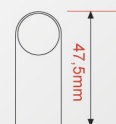

Warna : Mirror Chrome / Kilap
Ukuran : 16 mm
Material : Iron / Besi