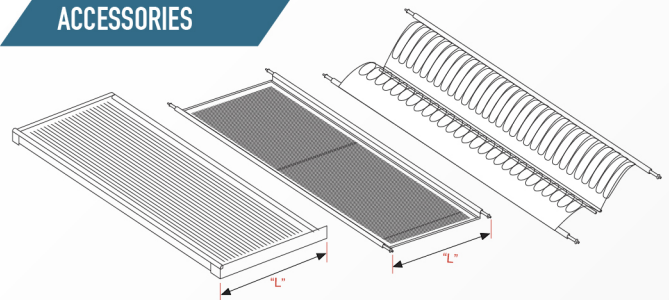

ACCESSORIES

SPECIFICATION & CABINET WIDTH

Item No.	Specification	Cabinet Width
	D x W x H (mm)	W (mm)
A-013100	280 x 565 x 65	600
A-013101	280 x 665 x 65	700
A-013102	280 x 765 x 65	800
A-013103	280 x 865 x 65	900
A-013104	280 x 965 x 65	1000

2. Drill the side-board of the cabinet then fix accessory "A", "B" one by one as the following drawings