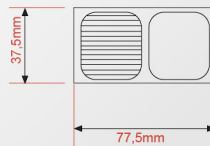

2. Drill the side-board of the cabinet then fix accessory "A", "B" one by one as the following drawings

3. Remarks

- a. Size "A" & "B" are based on high of cabinet. The following size are for your reference :
A=275 mm, B=300 mm (Both Size for your reference only)
- b. Depth of Ø 10 hole is 7-9 mm, please be careful that the side-board of cabinet not to be drilled through

**ZING 1 LUBANG
SAYAP**

Warna : Stainless Hairline
Ukuran : 77,5 x 37,5 cm
Material : Stainless Stell

**ZING 1 LUBANG
TANPA SAYAP**

Warna : Stainless Hairline
Ukuran : 42 x 37 cm
Material : Stainless Stell