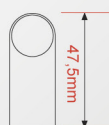

Warna : Mirror Chrome / Kilap
Ukuran : 16 mm
Material : Iron / Besi