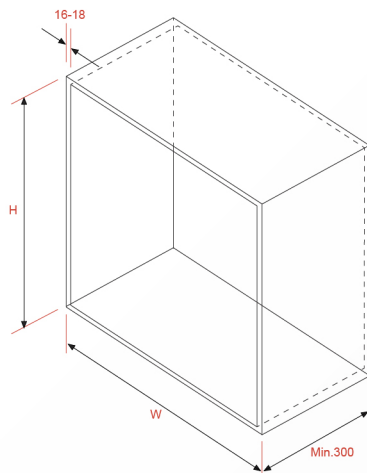

TWIN[®]

Furniture Hardware

Kitchenware Series

TALL UNIT PINTU SAMPING SWING

Type Kabinet	Ukuran	Lebar Kabinet (Dalam)
TMB 45006-450	L 414 x W 500 x H (1650 - 1950) mm	415 mm
TMB 60006-600	L 564 x W 500 x H (1650 - 1950) mm	565 mm

TALL UNIT 6 SUSUN RAK DEPAN

Type Kabinet	Ukuran	Lebar Kabinet (Dalam)
TMB 6031-300	W 250 x D 500 x H (1700-2000) mm	265 mm
TMB 6031-400	W 350 x D 500 x H (1750-2000) mm	365 mm

RAK PIRING STAINLESS MIRROR & BLACK

APPLICATION STEP

1. Choose a suitable cabinet according the specification of particular products (please refer to drawing 1)

ACCESSORIES

SPECIFICATION & CABINET WIDTH

Item No.	Specification	Cabinet Width
	D x W x H (mm)	W (mm)
A-013100	280 x 565 x 65	600
A-013101	280 x 665 x 65	700
A-013102	280 x 765 x 65	800
A-013103	280 x 865 x 65	900
A-013104	280 x 965 x 65	1000

2. Drill the side-board of the cabinet then fix accessory "A", "B" one by one as the following drawings

3. Remarks

- a. Size "A" & "B" are based on high of cabinet. The following size are for your reference :
A=275 mm, B=300 mm (Both Size for your reference only)
- b. Depth of Ø 10 hole is 7-9 mm, please be careful that the side-board of cabinet not to be drilled through